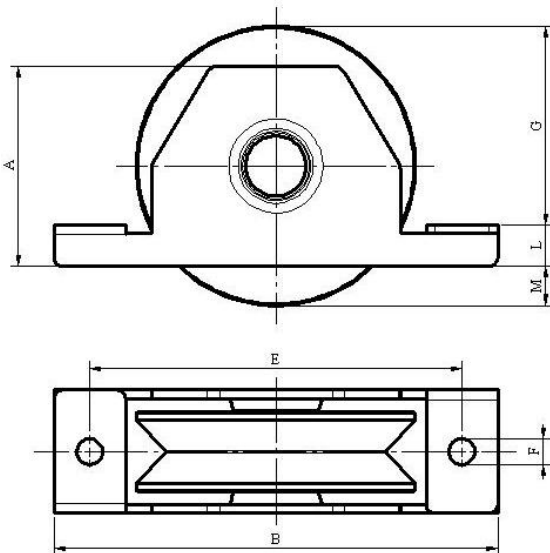

432 Series

Zinc or Gold Passivated Wheels with Internal Support

432 V Wheel

Code	Dia Ø mm	A	B	C	D Ø mm	E	F Ø	G	H	L	M	S	Weight Kgs
432-90	90	70	155	32	87.5	130	9	64	8.8	14.5	9	24	390