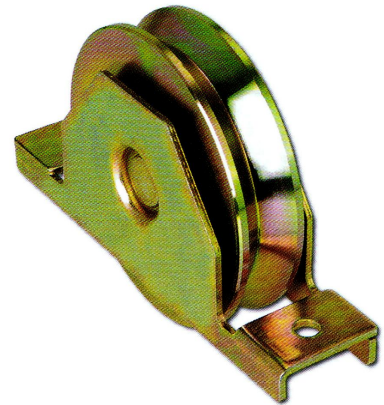

432 Series

Zinc or Gold Passivated Wheels with Internal Support

432 V Wheel

Code	Dia Ø mm	A	B	C	D Ø mm	E	F Ø	G	H	L	M	S	Weight Kgs
432-90	90	70	155	32	87.5	130	9	64	8.8	14.5	9	24	390