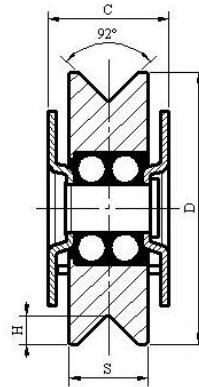

432 Series

Zinc or Gold Passivated Wheels with Internal Support

432 V Wheel

Code	Dia Ø mm	A	B	C	D Ø mm	E	F Ø	G	H	L	M	S	Weight Kgs
432-90	90	70	155	32	87.5	130	9	64	8.8	14.5	9	24	390